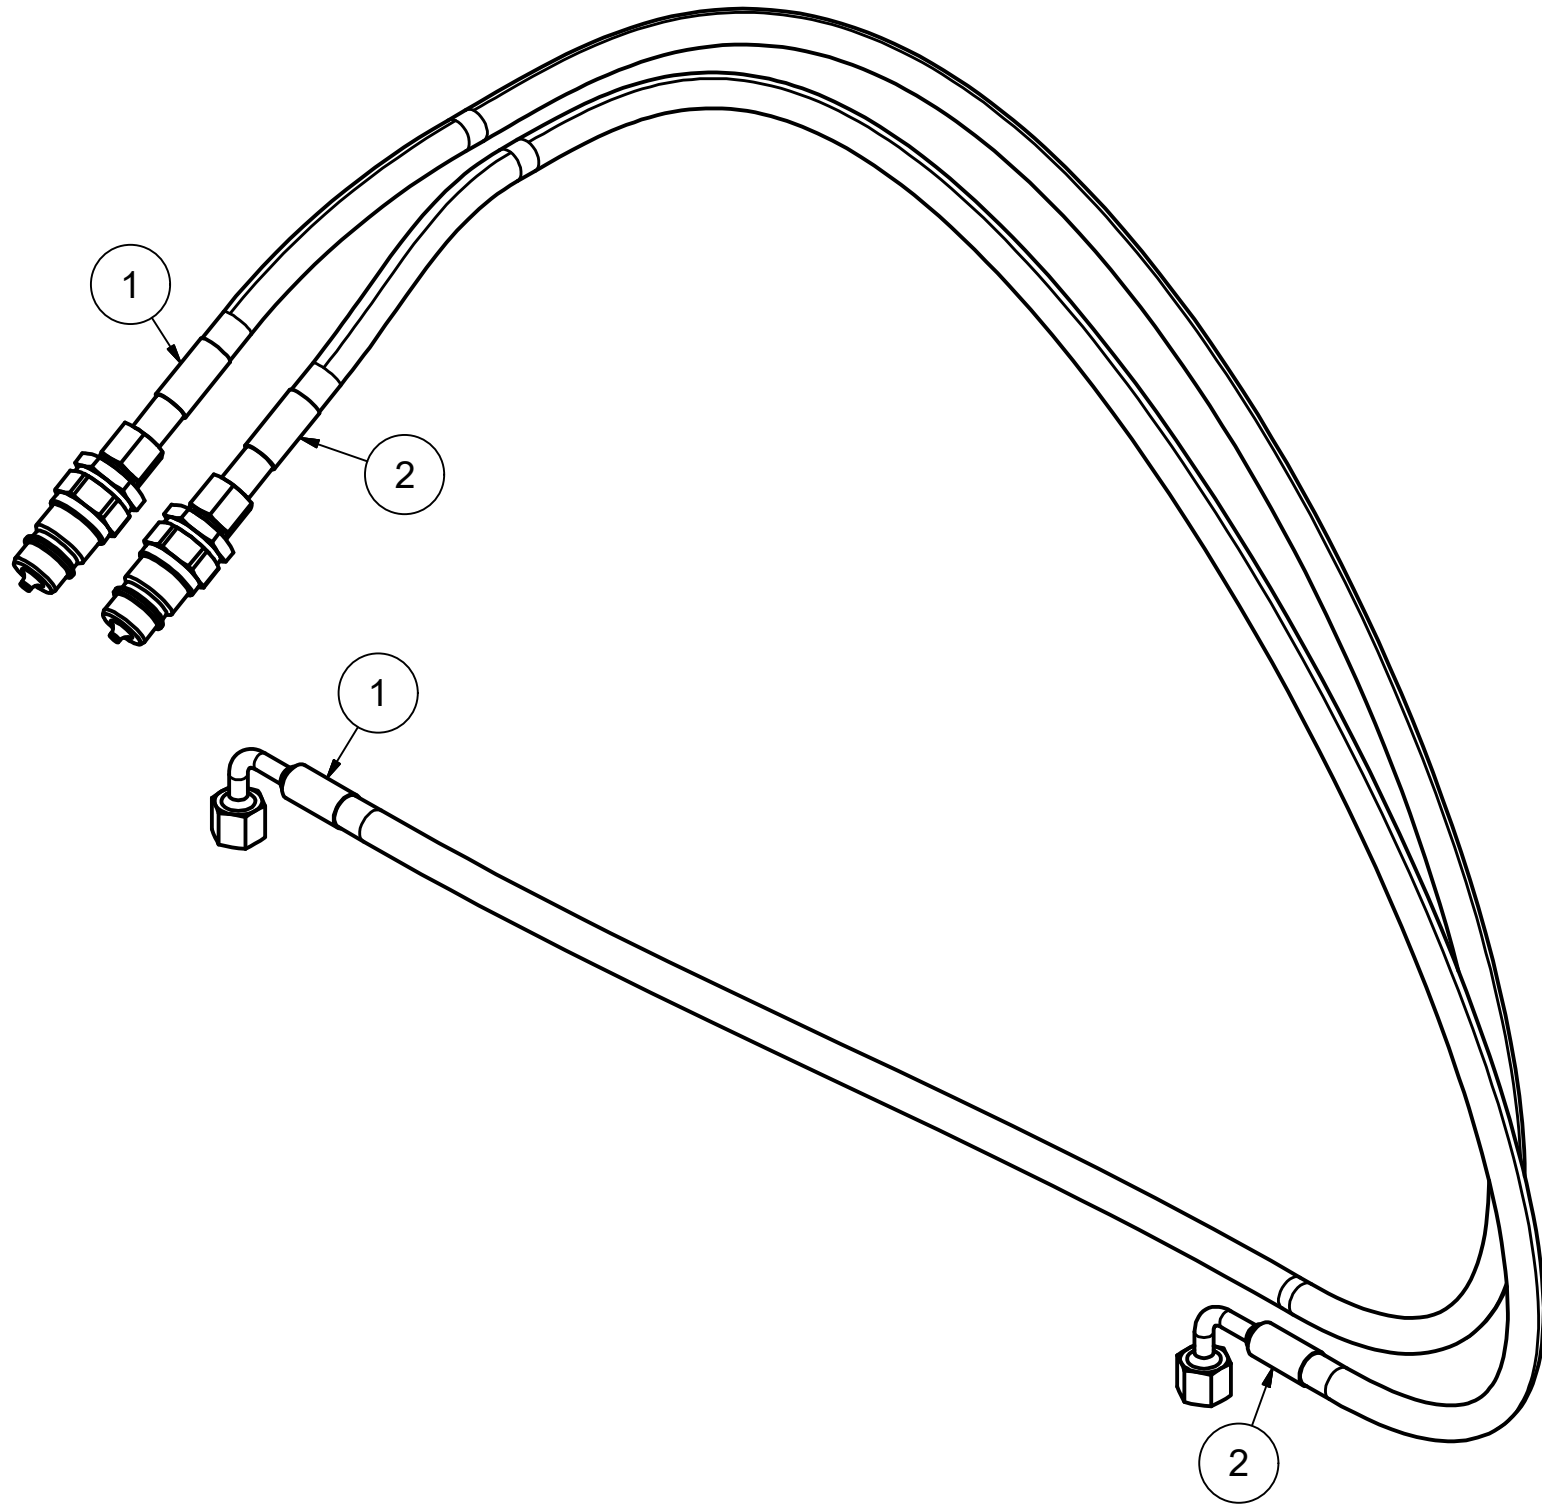

27118010 Hydraulic hoses

Pos	Qty	Article no	Designation
1	1	2958150	Hydraulic hose 1/4" L2810
2	1	2958152	Hydraulic hose 1/4" L2260